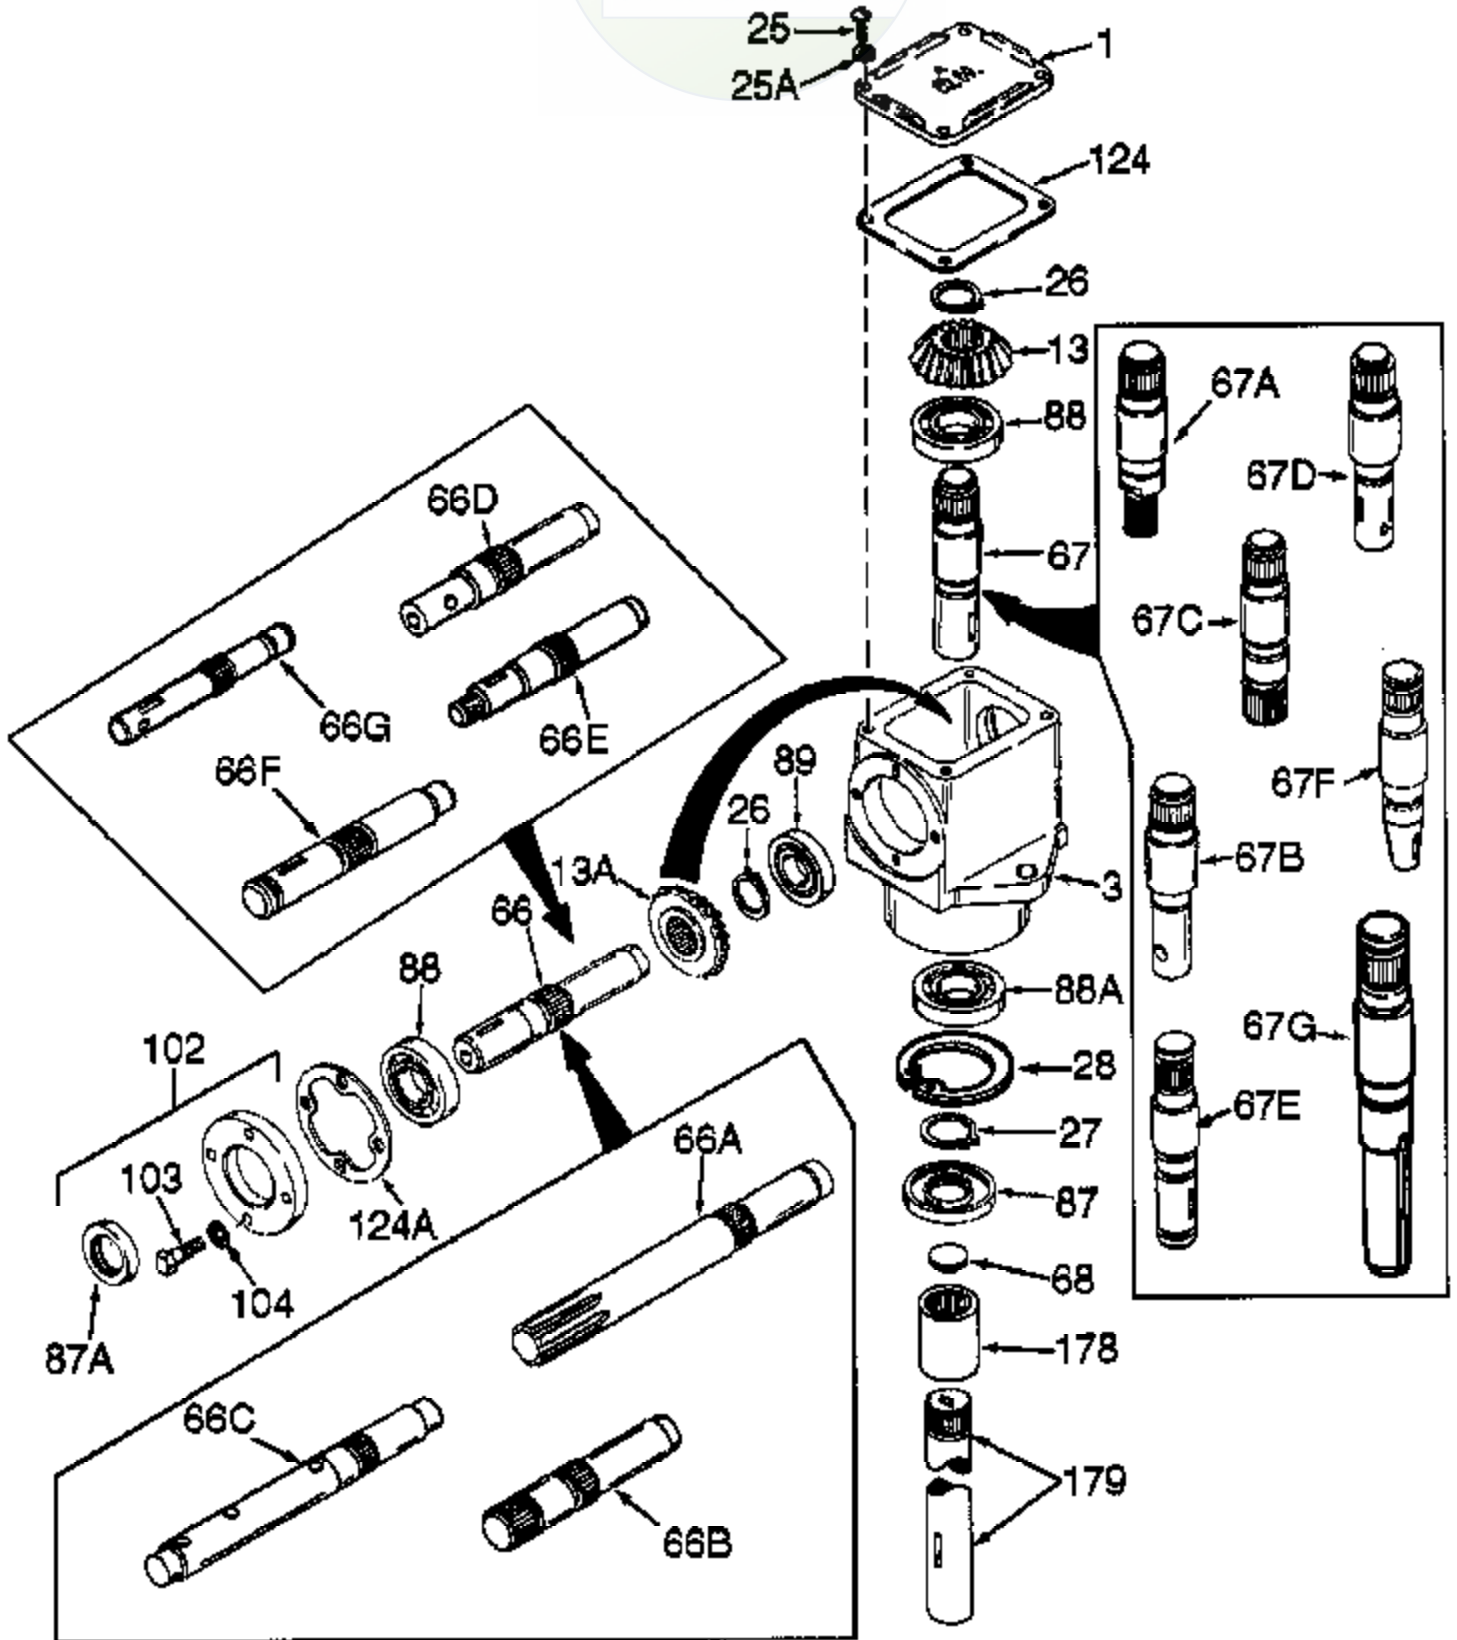

JOIST

SICHER IST DAS:
DAS ORIGINAL

Ref #	Part Number	Qty	Description
	794013		R.H. Head Ass'y (Incl. 1 thru 124A)
1	772034		Right Hand Cover
3	770026A		Right Angle Drive Housing
13A	778046		Miter Gear (22 teeth)(7/8" ID)
13	778046		Miter Gear (22 teeth)(7/8" ID)
25	792025		Screw, 10-24 x 1/2"
26	788018		Snap Ring
27	788019		Snap Ring
66B	776040A		Input Shaft (4-1/2" long)
67	776066		Output Shaft (4-19/32" long)
87A	788031		Oil Seal
87	788029		Oil Seal
88A	788034		Ball Bearing
88	780034	RAD-1873-PP1	Peerless Ball Bearing
89	780024		Ball Bearing
102	786029		Retainer Cap & Seal (Incl. 87A & 103)
103	792026		Screw, 1/4-20 x 7/8"
124A	788030B		Cap Gasket
124	788028		Cover Gasket